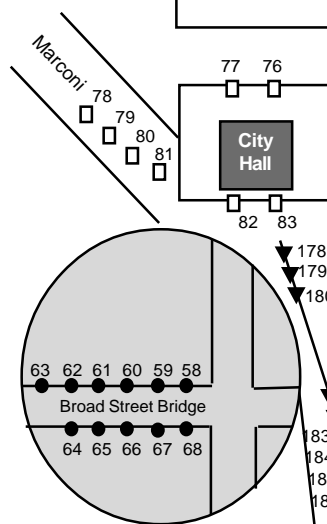

High Street & Downtown Banner Map

See
Arena District
Banner Map

Arena District Banner Map

 One 8' banner per pole (pocket)
 One 5' banners per pole (pocket)

*Poles 253-276 Not Available