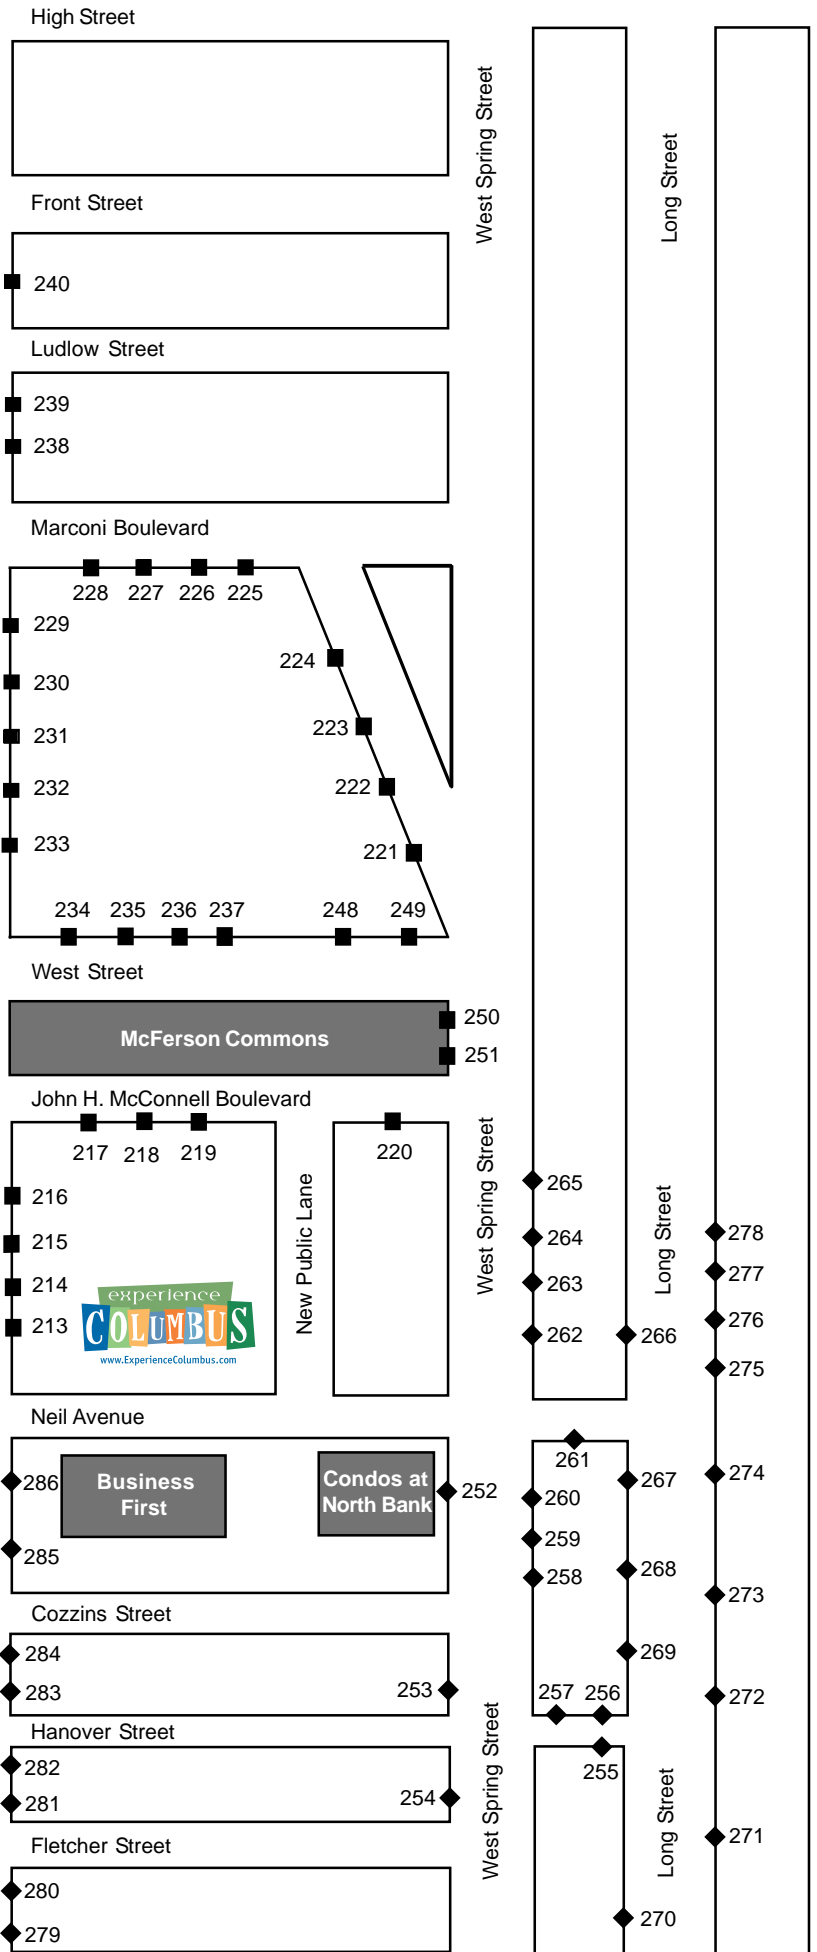

High Street & Downtown Banner Map

See
Arena District
Banner Map

Arena District Banner Map

 One 8' banner per pole (pocket)
 One 5' banners per pole (pocket)

*Poles 253-276 Not Available