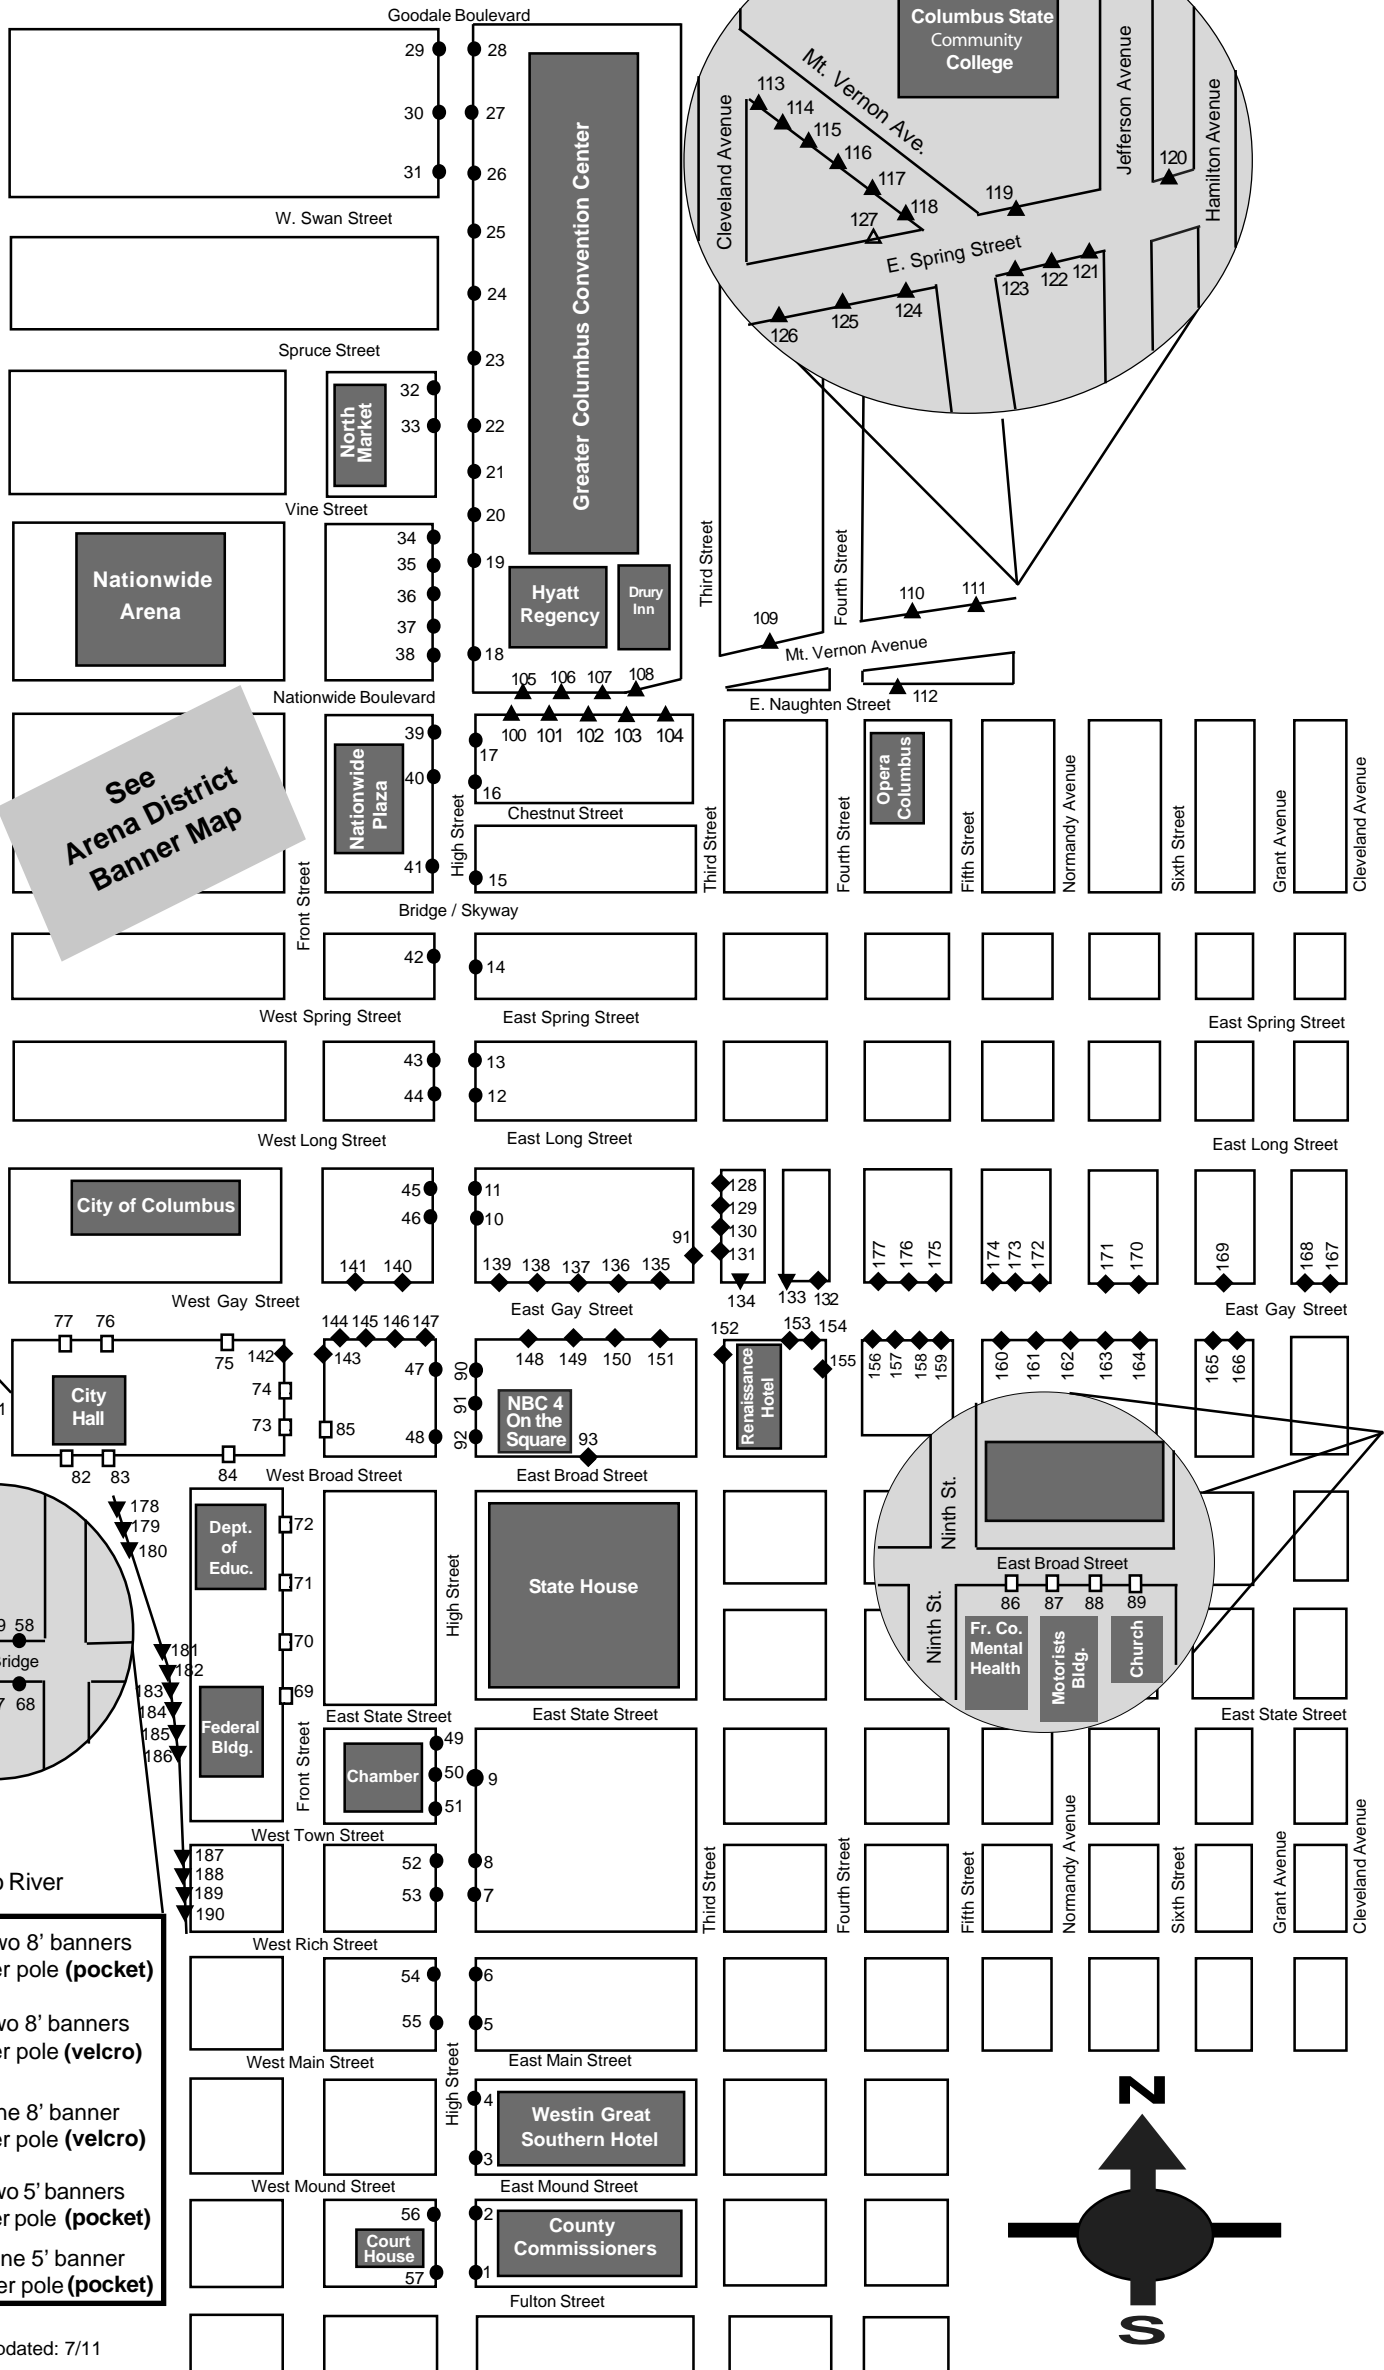

High Street & Downtown Banner Map

See
Arena District
Banner Map

Arena District Banner Map

 One 8' banner per pole (pocket)
 One 5' banners per pole (pocket)

*Poles 253-276 Not Available