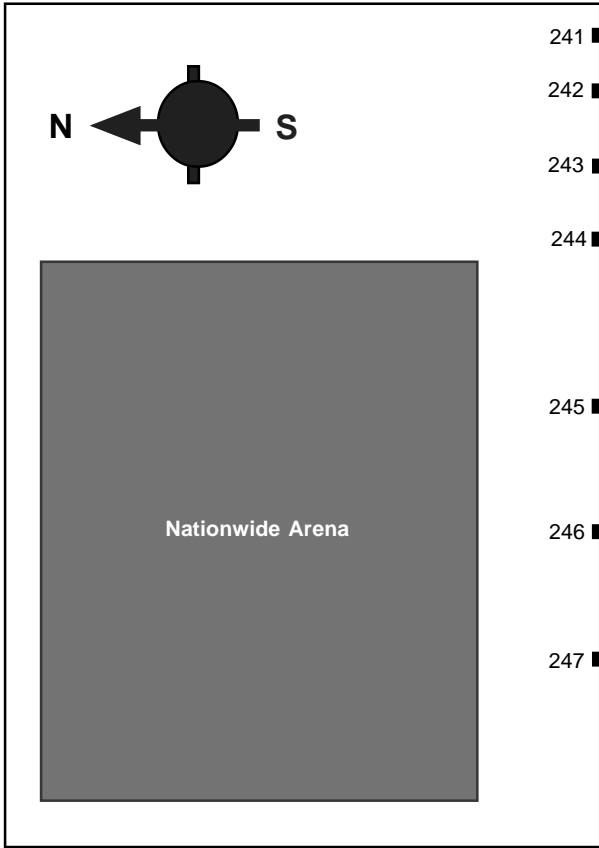

High Street & Downtown Banner Map

See
Arena District
Banner Map

Arena District Banner Map

 One 8' banner per pole (pocket)
 One 5' banners per pole (pocket)

*Poles 253-276 Not Available