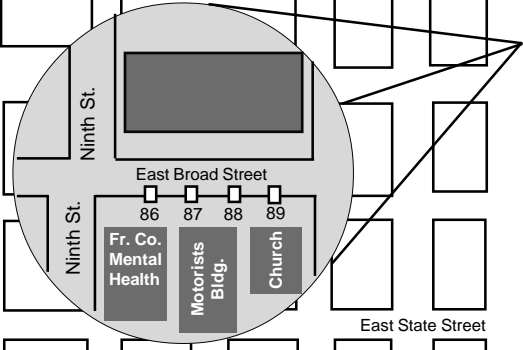

High Street & Downtown Banner Map

See
Arena District
Banner Map

Arena District Banner Map

 One 8' banner per pole (pocket)
 One 5' banners per pole (pocket)

*Poles 253-276 Not Available